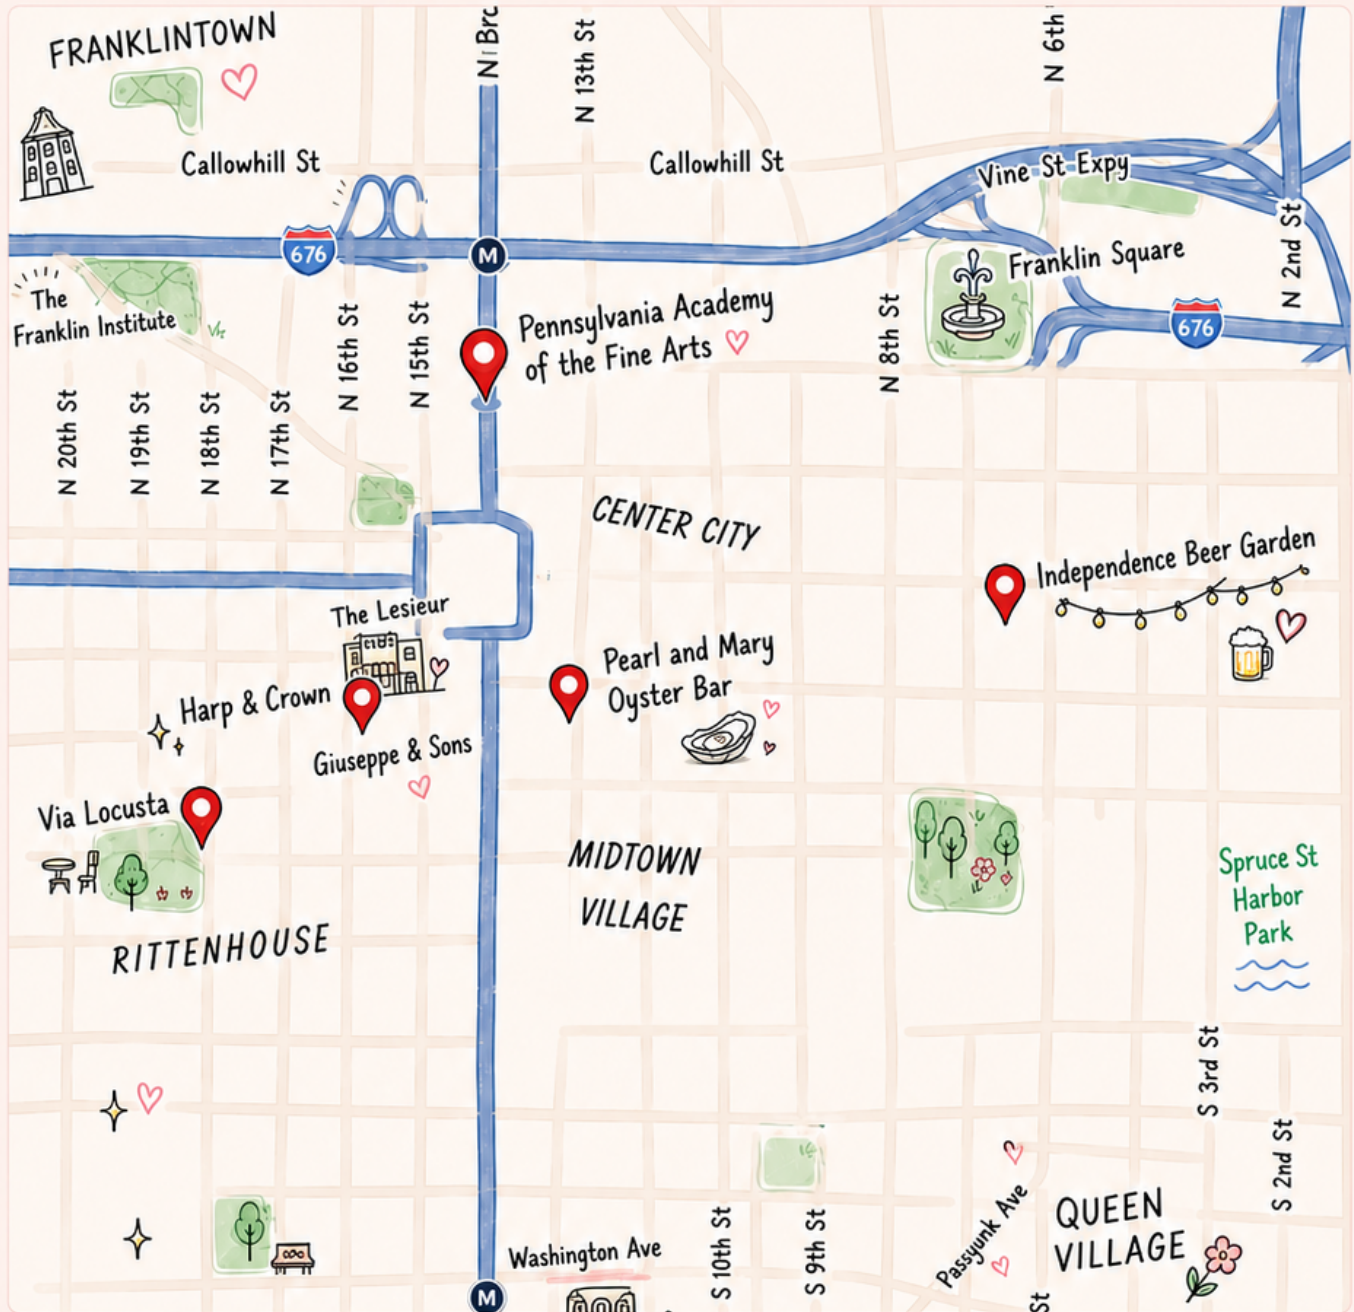

THE CURATED PALETTE

Museum to Meal

START AT PAFA AND EXPLORE ICONIC AMERICAN ART, THEN MAKE YOUR WAY TO PARTICIPATING SCHULSON COLLECTIVE RESTAURANTS FOR COLORFUL COCKTAILS, ART-INSPIRED DISHES, AND SEASONAL SPECIALS.