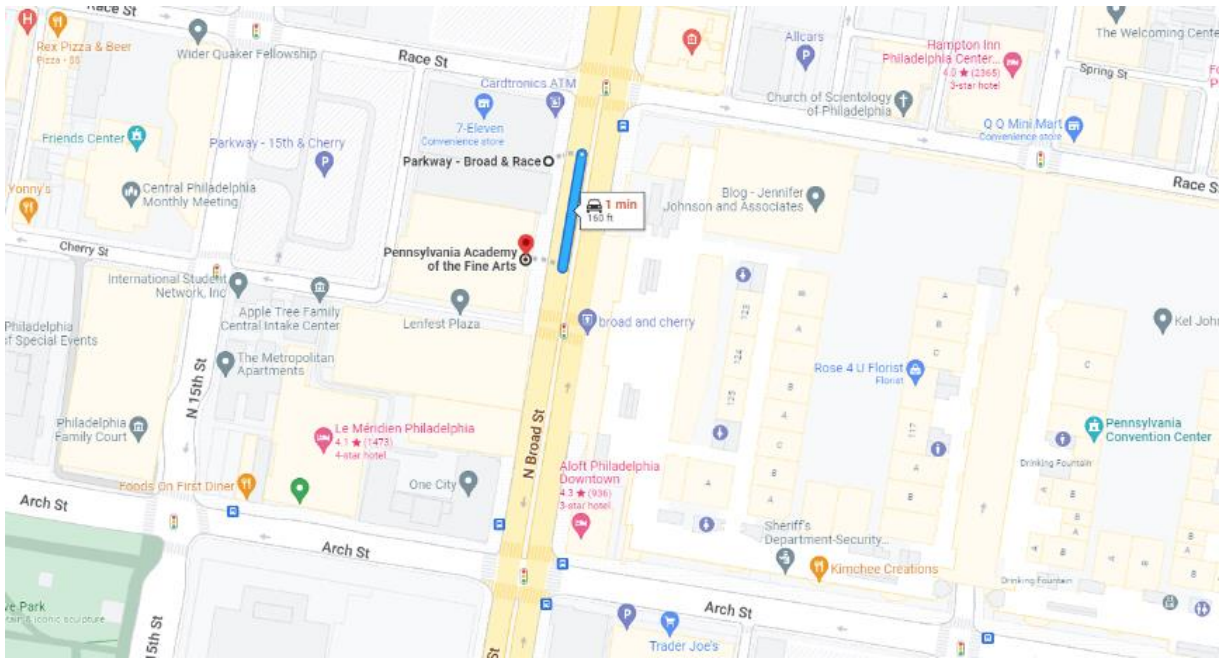

## The PARKWAY Garage at Race and Broad Street

New PARKWAY **garage** rates for PAFA students:

- PAFA student evening rate (after 5 pm) - \$10
- PAFA student weekend rate - \$10 per day

To receive the evening and weekend rates, please obtain a validation sticker from the Security Desk at the Lenfest Plaza (Student) Entrance of either the Hamilton or Historic Landmark Buildings.

Please note that PARKWAY has adjusted their **Early Bird\*** weekday rates:

- 15<sup>th</sup> and Cherry Street **lot** - \$20 with a PAFA validation sticker
- Race and Broad Street **garage** - \$12 with a PAFA validation sticker